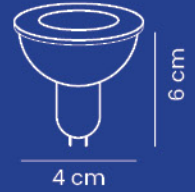

Frequency: 50-60 hz

Ra: 80 lm

Socket: E27 W

PRODUCT CODE	PRODUCT NAME	COLOUR	PRICE
LP108	E27 WOOD LAMP WITH SOCKET	ALL COLORS	2,75 \$

We fascinate your homes
with fine details

GU 10 LED BULB

Tension : 220-240 V