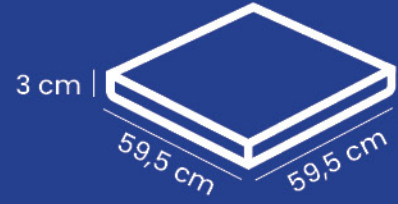

7 kg

IP
Protection
20

50X50X50

GTIP
940.511.000.000

PRODUCT CODE	PRODUCT NAME	COLOUR	PRICE
LP066	35 W CHIP AND DRIVER SET	WHITE, DAYLIGHT, 4000K	2,2 \$

*Advanced technology,
lifetimes*

48W 60x60 LED PANEL BACKLIGHT