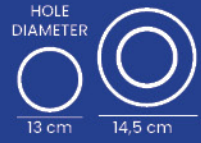

9W RECESSED BACKLIGHT LED PANEL