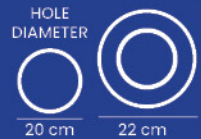

18W RECESSED BACKLIGHT LED PANEL