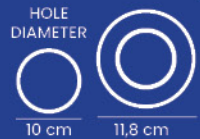

6W RECESSED BACKLIGHT LED PANEL