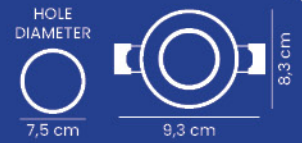

7W 3 COLOUR SPOT