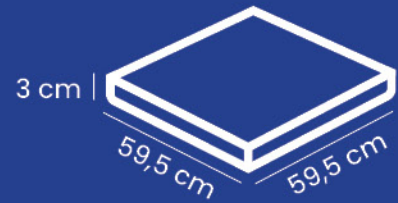

86W 60x60 LED PANEL BACKLIGHT

Tension : 220 V

Lifetime: 40.000 Hours

Frequency: 50-60 hz

Lumen: 7.740 lm

Lamp Power: 86 W

Ra: 80 lm

PRODUCT CODE	PRODUCT NAME	COLOUR	PRICE
LP068	86W 60x60 LED PANEL BACKLIGHT	WHITE	27 $