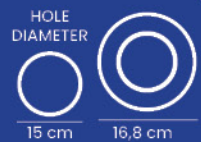

12W RECESSED BACKLIGHT LED PANEL