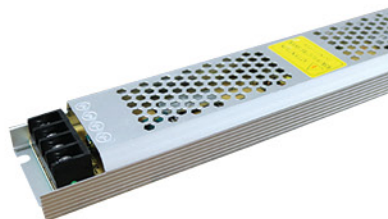

12V LED TRANSFORMER

Tension : 220 V - 12 V

Frequency: 50-60 hz

Ra: 80 lm

PRODUCT CODE	PRODUCT NAME	PRICE
LP122	5A 12V TRANSFORMER 60W	7 $
LP123	8,5A 12V TRANSFORMER 100W	8,2 $
LP124	12,5A 12V TRANSFORMER 150W	9 $
LP125	16,5A 12V TRANSFORMER 200W	10,5 $
LP126	21A 12V TRANSFORMER 250W	13 $
LP127	25A 12V TRANSFORMER 300W	15,4 $
LP128	33A 12V TRANSFORMER 400W	17 $