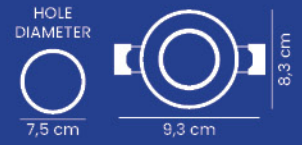

5W CHROME CASE RECESSED MOUNTED