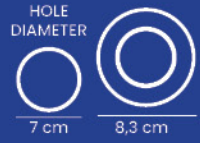

Protection

20

33x46x63

GTİP

940.500.000.000

PRODUCT CODE	PRODUCT NAME	COLOUR	PRICE
LP076	24W SURFACE MOUNTED ROUND BLACK CASE	WHITE	11,6 \$

3W RECESSED BACKLIGHT LED PANEL

Tension : 220-240 V