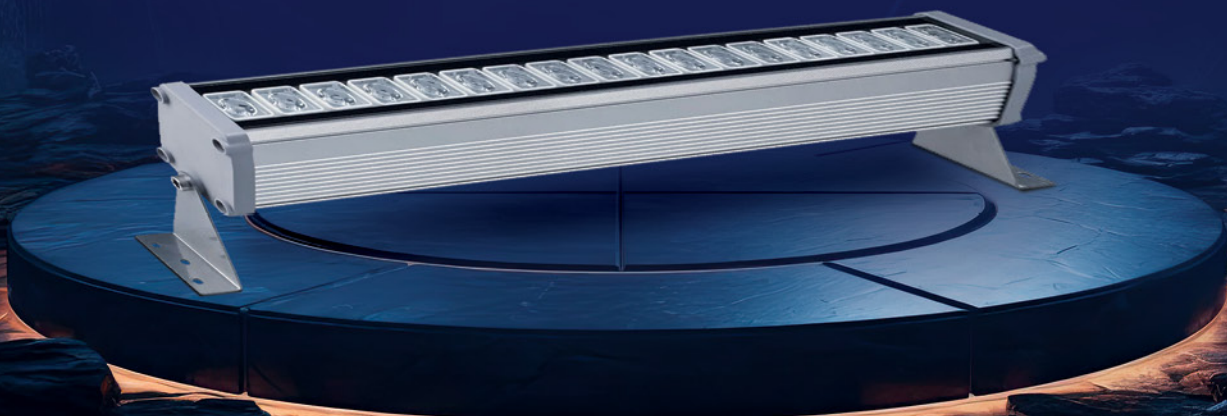

Modern Design and Elegance of Light

L E D PAZARI

**WALLWASHER
TYPES**