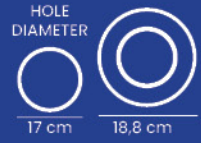

15W RECESSED BACKLIGHT LED PANEL