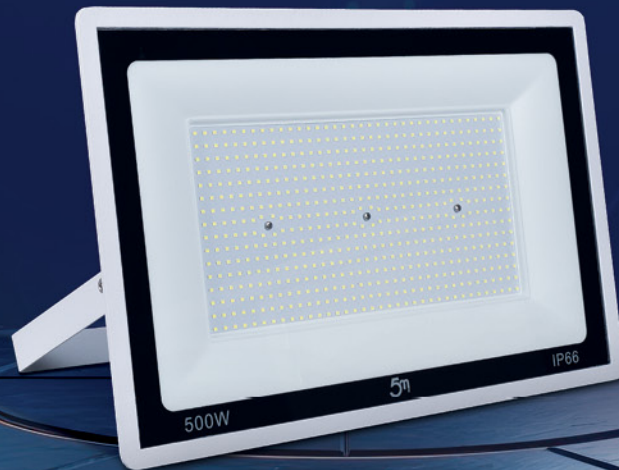

Bright Designs, Sparkling Moments

10W LED PROJECTOR

Tension : 220 V

Lifetime: 40.000 Hours

Frequency: 50-60 hz

Lumen: 900 lm

Lamp Power: 10 W

Ra: 80 lm