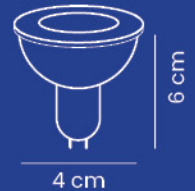

GU 10 LED BULB

Tension : 220-240 V

Frequency: 50-60 hz

Lamp Power: 7 W

Socket: GU 10

Lifetime: 40.000 Hours

Lumen: 630 lm

Ra: 80 lm

200 QTY

10 kg

30x30x40

GTIP
853.929.000.000

PRODUCT CODE	PRODUCT NAME	COLOUR	PRICE
LP109	GU 10 LED BULB	WHITE	1,95 $
LP110	GU 10 LED BULB	DAYLIGHT	1,95 $

MR 16 LED BULB

Tension : 220-240 V

Frequency: 50-60 hz

Lamp Power: 7 W

Socket: MR 16

Lifetime: 40.000 Hours

Lumen: 630 lm

Ra: 80 lm

200 QTY

10 kg

30x30x40

GTIP
853.929.000.000

PRODUCT CODE	PRODUCT NAME	COLOUR	PRICE
LP111	MR 16 LED BULB	WHITE	2,2 $
LP112	MR 16 LED BULB	DAYLIGHT	2,2 $