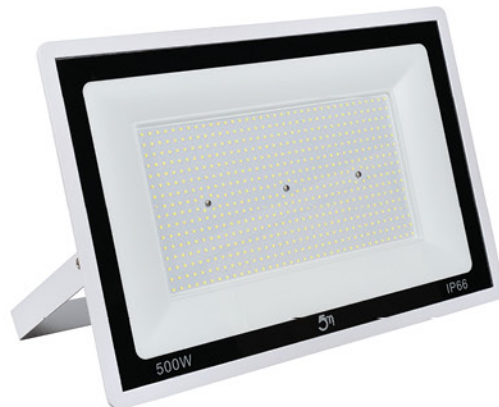

10W LED PROJECTOR

Tension : 220 V

Lifetime: 40.000 Hours

Frequency: 50-60 hz

Lumen: 900 lm

Lamp Power: 10 W

Ra: 80 lm

PRODUCT CODE	PRODUCT NAME	COLOUR	PRICE
LP045	10W LED PROJECTOR	WHITE, DAYLIGHT	6,3 $
LP046	10W LED PROJECTOR	GREEN, BLUE, AMBER	7,5 $